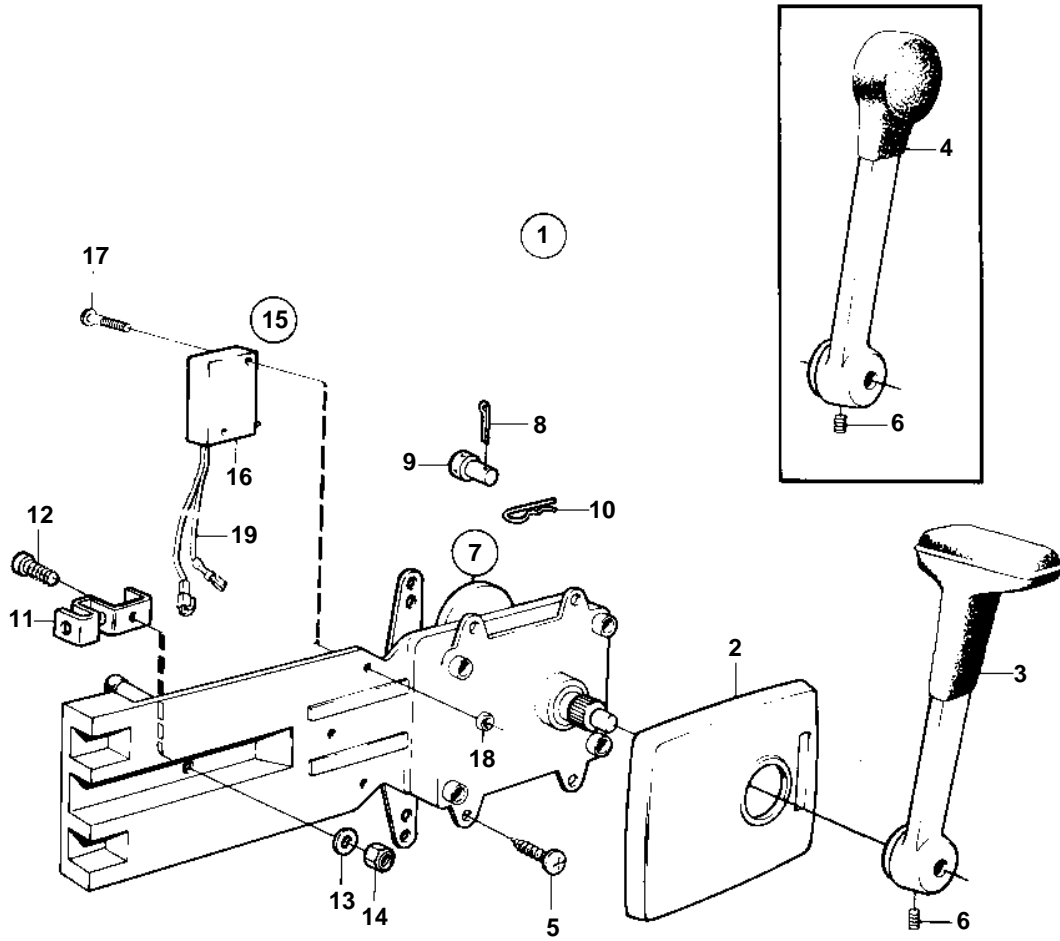

COMMON

9584

COMMON

REF	PART NO.	QTY	DESCRIPTION	NOTES
1	851605	1	Mounting kit	FOR SAILING BOAT.
2	1140048	1	· Cover	
4	839521	1	· Lever	FOR SAILING BOAT.
5	955142	4	· Screw	
6	839693	1	· Lock screw	
7	851601	1	· Control	
8	17253	2	· Cotter pin	
9	839638	2	· Cube	
10	852924	1	· Clip	
11	853423	1	· Retainer	
12	839664	1	· Screw	
13	940275	1	· Washer	
14	946435	1	· Lock nut	
15	855352	1	Neutral posit contac	
16	850200	1	· Switch	
17	946177	2	· Screw	
18	947536	2	· Nut	
19		X	· CABLES AND TERMINALS	SEE GROUP 3